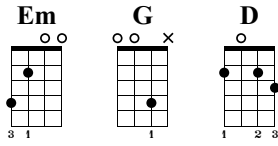

WISH YOU WERE HERE

Pink Floyd

Cigar Box Guitar 4 cordes (G D G B)

Music by Adaptation pour Cigar Box Guitar
Jerome Graille

① = B ③ = D
② = G ④ = G

♩ = 65

sguit.

1 2 3 4